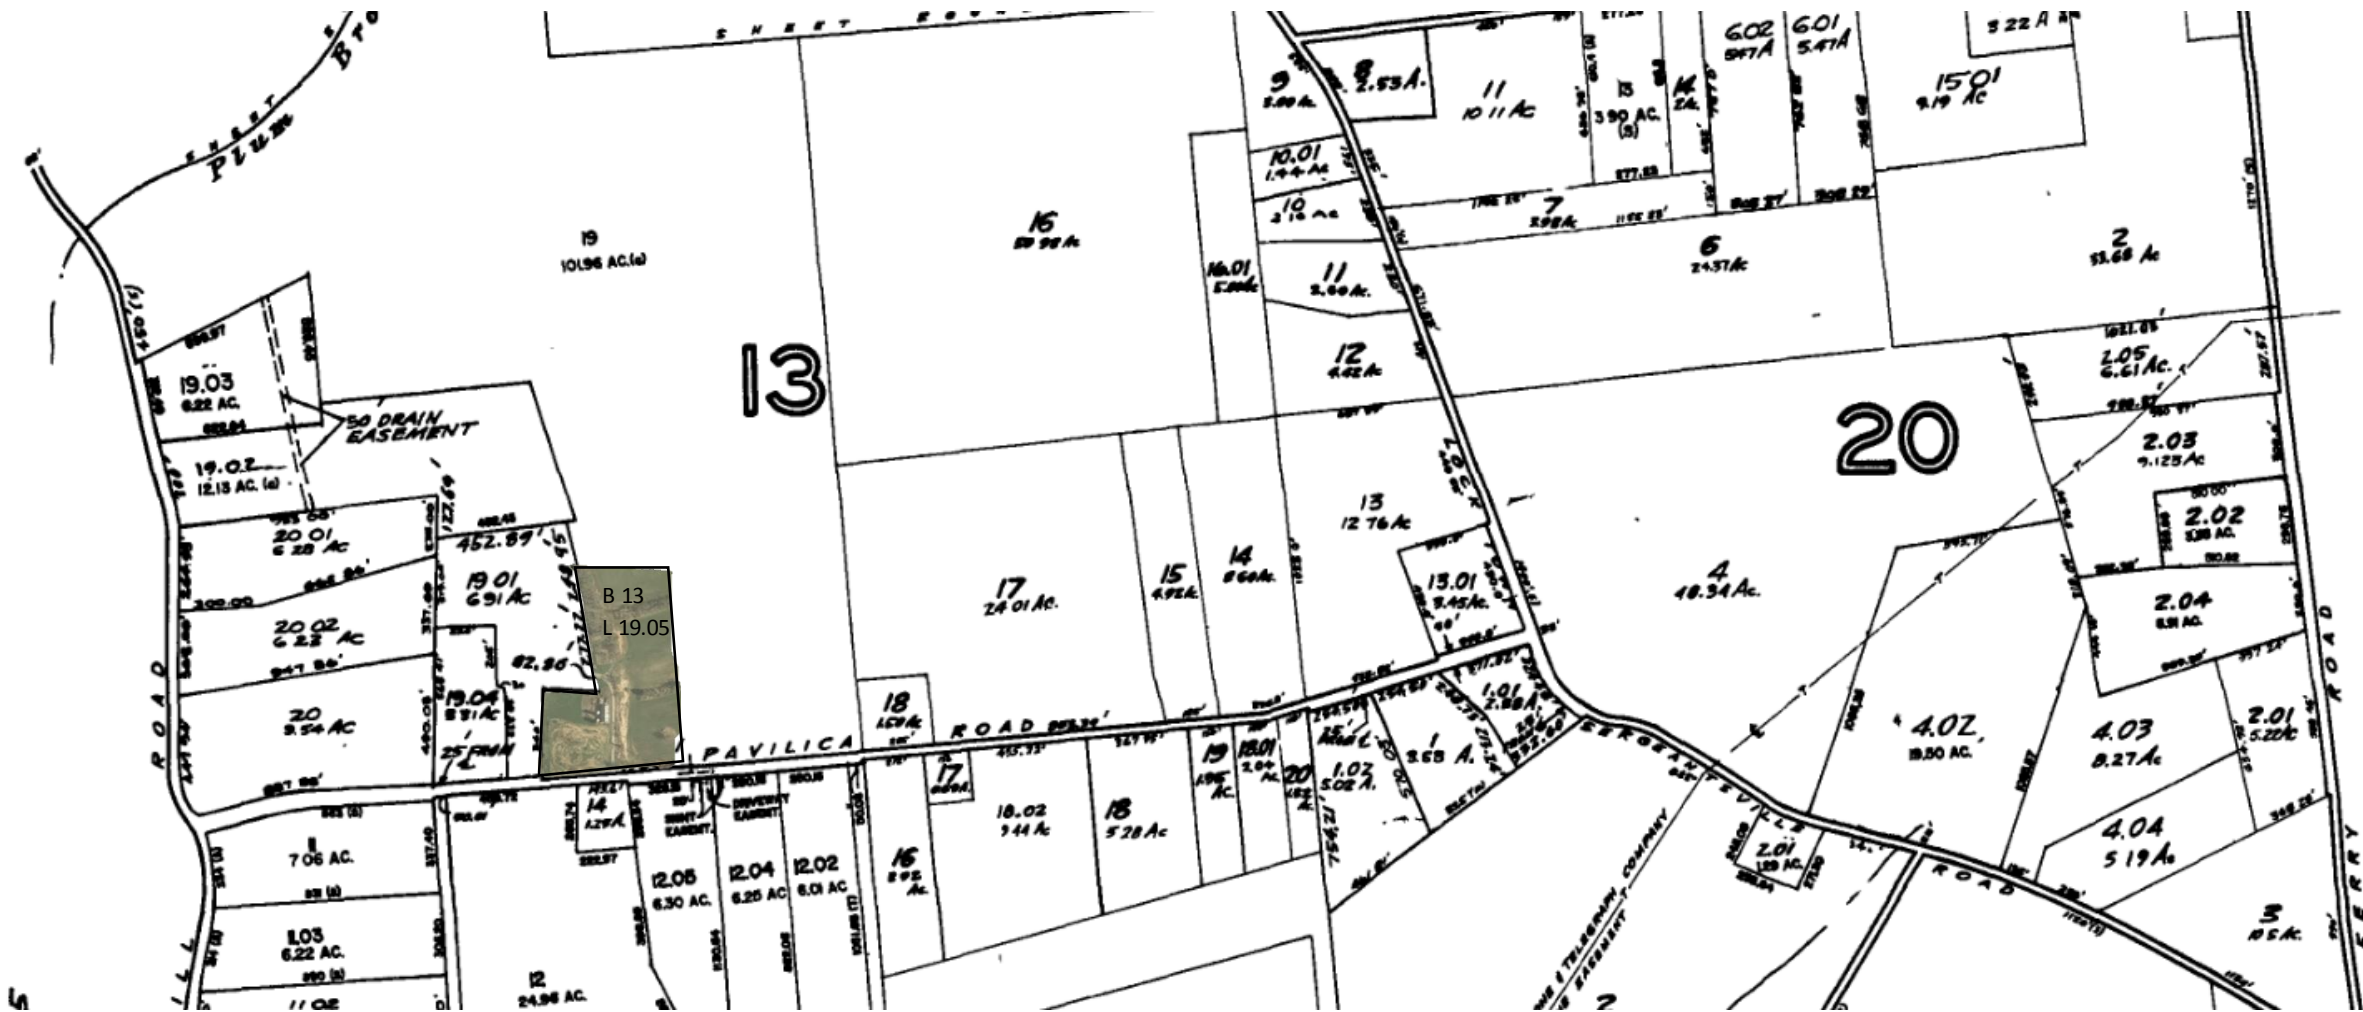

**Pavlica  
MAP #017**

Revised 1/11/2022

LOCATION AND DESCRIPTION	ZONING	ACRES	BLOCK & LOT	CURRENT INFORMATION	R.E TAXES	MISC. AVAILABLE
<b>DELAWARE TOWNSHIP</b> (Hunterdon County) Located on Pavlica Rd.  Sergentsville, 2 miles; Stockton, 3 miles; Flemington, 8 miles; Princeton, 20 miles; Phila, 40 miles; NYC, 60 miles.  95.96 acres sold to the NJCF on 4/12/2014	A-2 Agricult/Residen. 6 acres 250' width 400' depth 50' Front & Side 100' Rear	6.31   6.31	Total  B 13 L 19.05	Owner: Thompson Realty Co of Princeton	\$410.80	X_TITLE INSURANCE  X_PERIMETER SURVEY  _TOPO SURVEY  X_ARIEL PHOTO  X_SKETCH PLATS  X_SOIL & PERC. TESTS  _SUBDIVISION MAPS  X_SOIL SURVEY  X_WETLANDS INFO AND/OR REPORT

**Thompson Management LLC**

SEE SHEET 7

Information regarding this property has been compiled from sources deemed to be reliable, but no warranty or representation is made as to the accuracy thereof and it is submitted subject to errors, omissions, withdrawal, and changes. This map is for marketing purposes only and is not to scale.